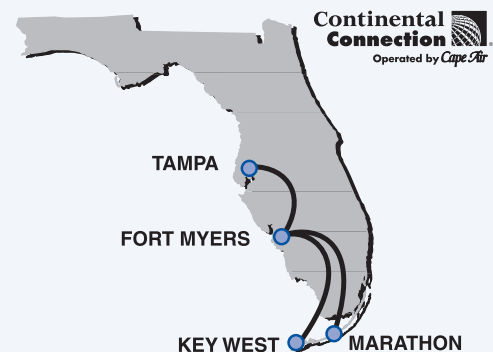

No more Marathon getting here.

Introducing new air service between Marathon Key and Ft. Myers.

Beginning December 19th, enjoy the convenience of six flights a day between Ft. Myers and Marathon Airport. It's a great way to get down here fast, and connect with flights to and from the rest of the country out of Ft. Myers Airport.

This new route will be served by Continental Connection and operated by Cape Air, who's been serving Key West and South Florida for fifteen years. One of the nation's most trusted regional airlines, you can rely on frequent flights and fast, affordable, dependable service. And free parking at Marathon Airport.

Why spend the day driving when you can be here in under an hour? Book your flight online at www.continental.com or call **1-800-525-0280** for more information.

Ft. Myers to Marathon

Flight	Departs	Arrives	Frequency
9384	12:20 PM	1:15 PM	Daily
9386	2:55 PM	3:50 PM	Daily
9378	6:50 PM	7:45 PM	Daily

Marathon to Ft. Myers

Flight	Departs	Arrives	Frequency
9385	7:00 AM	7:55 AM	Daily
9387	1:35 PM	2:30 PM	Daily
9379	4:10 PM	5:05 PM	Daily

Effective December 19, 2008

Continental Connection Operated by Cape Air
Schedules subject to change.